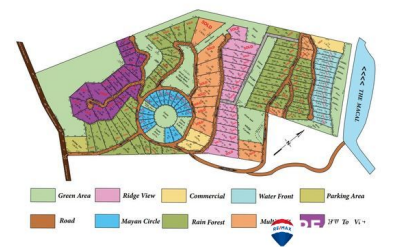

\$45,000USD

L6043 - Riverfront Lot on the Macal

Location: Lot 121 - Better in Belize - Benque Viejo del Carmen - Cayo
Land Area: 15246 | Frontage: Water-Front

This beautiful Riverfront lot is located on the Macaw River in a master-planned Community in the Belize rainforest. A secluded paradise close to all the amenities that count. 12 miles from Benque Viejo del Carmen and 18 miles to San Ignacio. Community is big enough to roam, but small enough to call home. • Set in 132 acres surrounded by a forest reserve, your Belize home will be in the midst of a beautiful village that borders the Vaca Lake. Topography ranges from 525 to 1378 feet/160 to 420 meters above sea level. No flat, boring landscapes here! The views from your Belize lot will be some amazing ones.