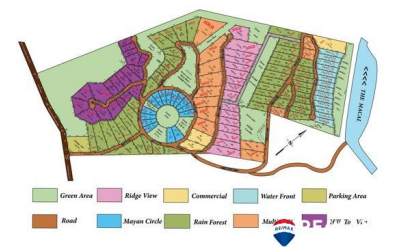

\$45,000USD

L6043 - Riverfront Lot on the Macal

Location: Lot 121 - Better in Belize - Benque Viejo del Carmen - Cayo
Land Area: 15246 | Frontage: Water-Front

This beautiful Riverfront lot is located on the Macaw River in a master-planned Community in the Belize rainforest. A secluded paradise close to all the amenities that count. 12 miles from Benque Viejo del Carmen and 18 miles to San Ignacio. Community is big enough to roam, but small enough to call home. • Set in 132 acres surrounded by a forest reserve, your Belize home will be in the midst of a beautiful village that borders the Vaca Lake. Topography ranges from 525 to 1378 feet/160 to 420 meters above sea level. No flat, boring landscapes here! The views from your Belize lot will be some amazing ones.