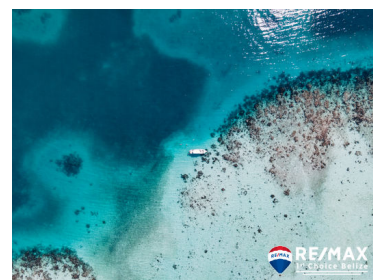

\$250,000USD

I4098 - 6.53 Acres on Turneffe

Location: Turneffe Atoll - Belize City - Belize

Land Area: 283140 | Frontage: Water-Front

This 6.35-acre lot in Turneffe is just magnificent, white sand azure crystal clear water. Building a vacation home on this property would be ideal for getting away from it all. Its like living in heaven, with lush vegetation, trees, and a variety of birds and an abundance of fish. The perfect fly fishing spot as will be seen on many TV programs. Come get away from it all, we dare you. Talk to Theresa