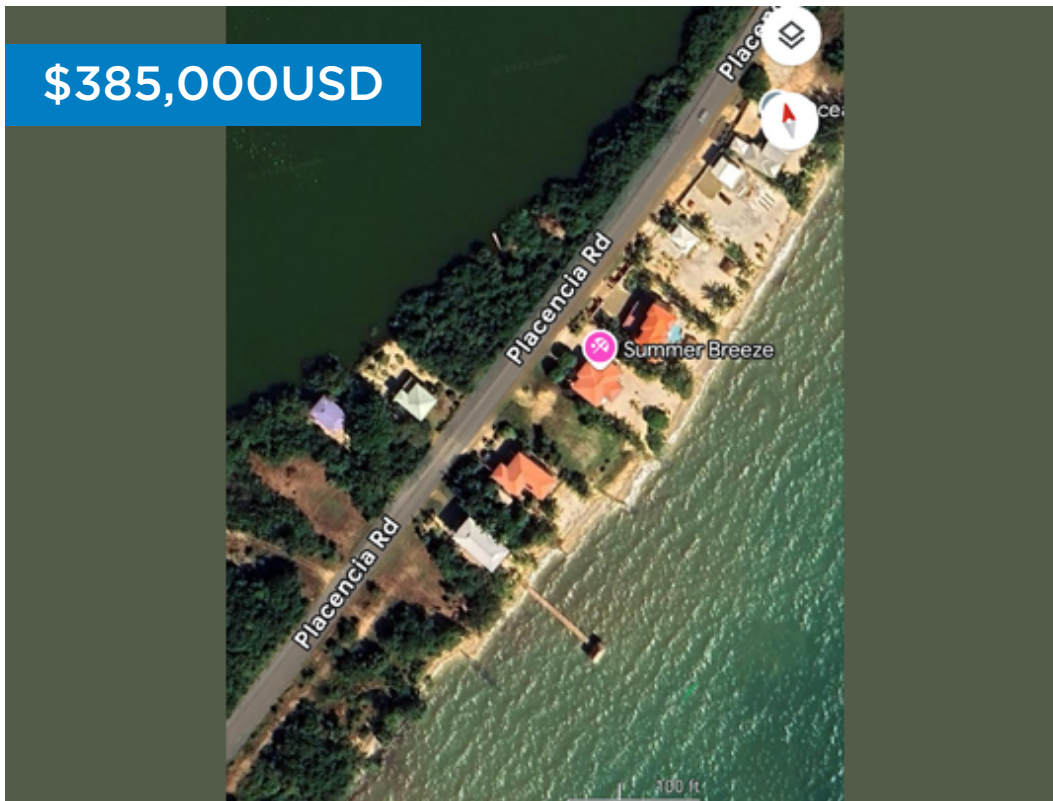

**\$385,000USD**

## L4181 - Rare find Beach Lot

Location: Plantation next to Del Rocco house - Placencia - Plantation - Stann Creek

Land Area: 8484 | Frontage: Beach-Front

Not to be here for long.....A BEACH lot under \$500,000! Not to be here for long..... A BEACH lot under \$400,000!! This beautiful lot sits between 2 outstanding beachfront mansions. Dedicated nuturing has added 30 feet of beach to the property over the last few years. Its been cleared, and has had fill trucked in so now its high and dry. Dont delay, make an offer today ! Talk to Theresa