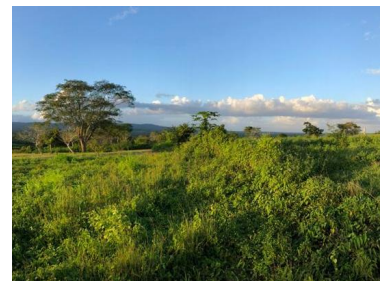

\$25,000USD

L9402 - .25 acre lot on Bullet Tree Rd - San Ignacio, Cayo

Location: Kay Works Area, Bullet Tree Rd - Cayo
Frontage: Other

Situated in the Cayo District, this beautiful .25 acre property sits on the rolling hills of the Kay Works Area right off the Bullet Tree road. 2 blocks from the San Ignacio Hospital and just 5 minutes away from the twin towns of San Ignacio and Santa Elena , you will be close to all the major amenities the towns have to offer as well as the recreational activities, including the historical Mayan Sites within close proximity. What makes this property unique are the stunning views of the Maya Mountains in the distance and the amazing sun setting over the western border of Belize.