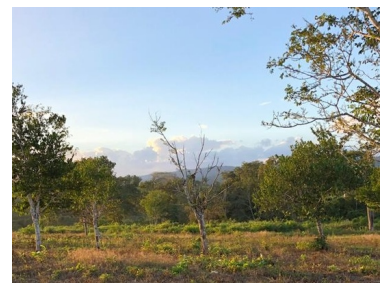

\$25,000USD

L9402 - .25 acre lot on Bullet Tree Rd - San Ignacio, Cayo

Location: Kay Works Area, Bullet Tree Rd - Cayo
Frontage: Other

Situated in the Cayo District, this beautiful .25 acre property sits on the rolling hills of the Kay Works Area right off the Bullet Tree road. 2 blocks from the San Ignacio Hospital and just 5 minutes away from the twin towns of San Ignacio and Santa Elena , you will be close to all the major amenities the towns have to offer as well as the recreational activities, including the historical Mayan Sites within close proximity. What makes this property unique are the stunning views of the Maya Mountains in the distance and the amazing sun setting over the western border of Belize.