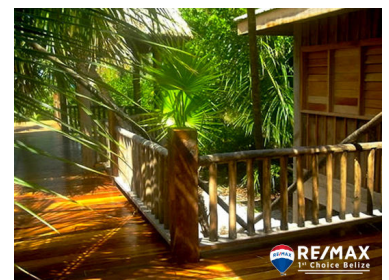

## **14042 - Western Shore on Long Caye**

Location: Long Caye - Long Caye - Belize City - Belize

Land Area: 6405 | Frontage: Beach-View

Are you a diver? What to dive the 2nd largest reef in the world? The Big Blue hole? Do you dream of crystal waters, palm trees and sandy beaches? You can own a piece of Paradise for only \$15,000, plus if you want to expand....the neighbouring 2 lots are also available, from \$21,000 You could build a sturdy little 1 bed house from as little as \$65,000. So there is only one question now, where are you and why arn't you here? Talk to Theresa for an amazing purchase, follow that dream.