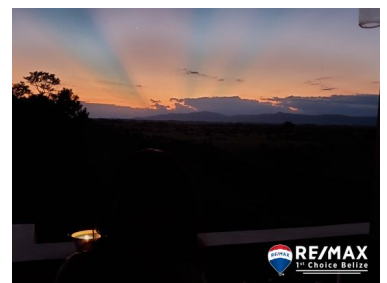

## L3836 - Savannah Views in The Reserve

Location: The Reserve - The Reserve - Stann Creek

Land Area: 42819 | Frontage: Other

Beautiful Savannah lot in The Reserve. The sunset views are breathtaking from this location. Build your dream home on almost a full acre of land!