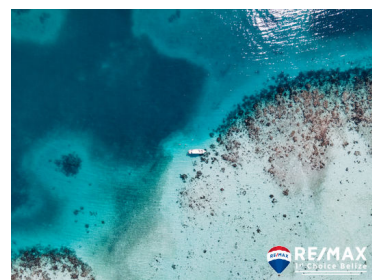

\$250,000USD

I4098 - 6.53 Acres on Turneffe

Location: Turneffe Atoll - Belize City - Belize

Land Area: 283140 | Frontage: Water-Front

This 6.35-acre lot in Turneffe is just magnificent, white sand azure crystal clear water. Building a vacation home on this property would be ideal for getting away from it all. Its like living in heaven, with lush vegetation, trees, and a variety of birds and an abundance of fish. The perfect fly fishing spot as will be seen on many TV programs. Come get away from it all, we dare you. Talk to Theresa